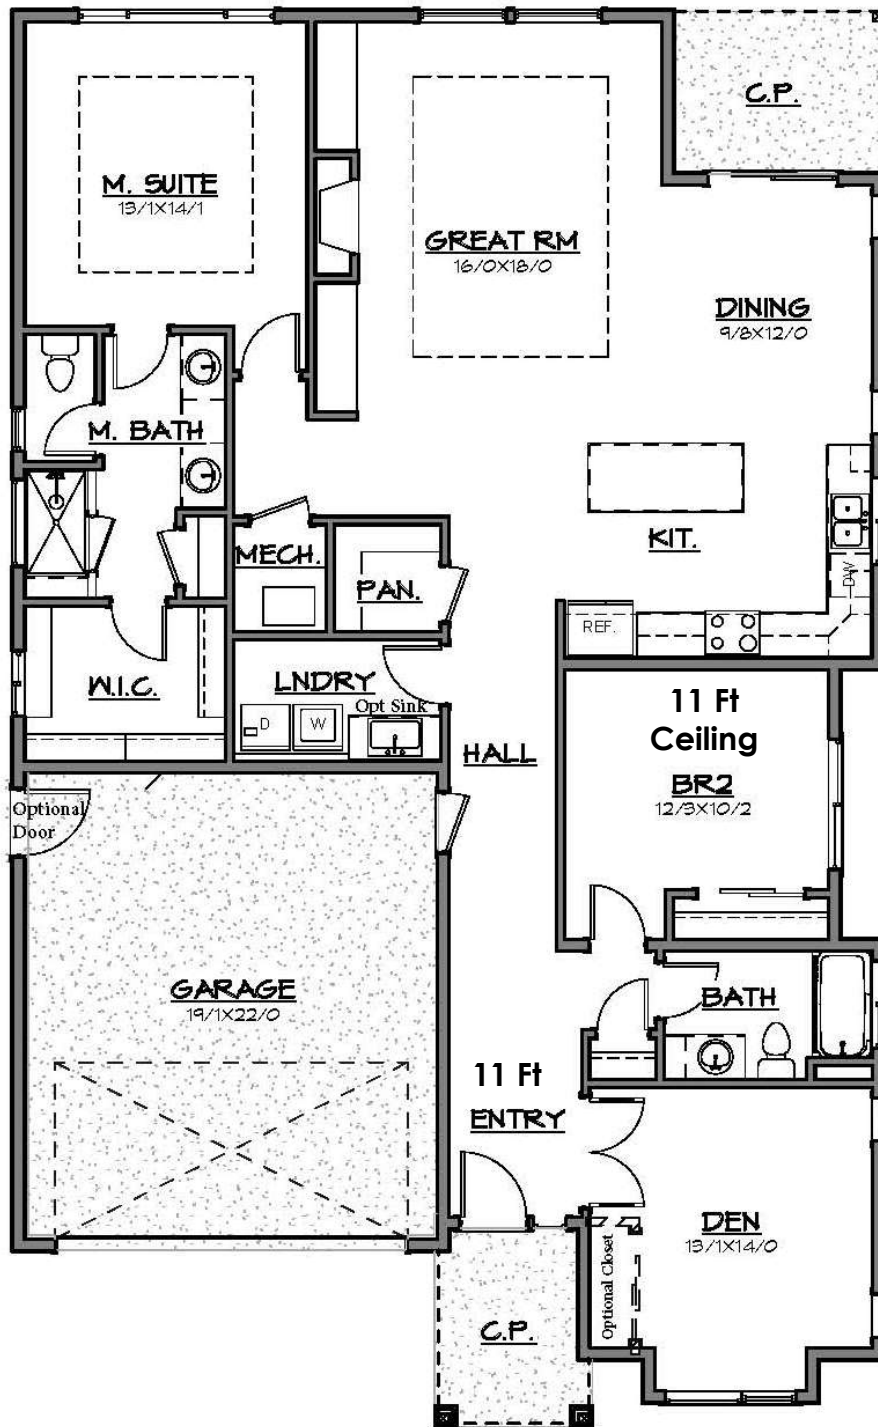

# Legend at *Russell Gardens*

Presented by Legend Homes

**THE FAIRHAVEN - 1,832 SF**

One-Level

2 Bedrooms/Opt 3rd | 2 Baths  
Den | Great Room | 2-Car Garage

[LegendHomes.com](http://LegendHomes.com)

For more information  
please call: (541) 760-4742

# The Fairhaven

Presented by Legend Homes

1,832 SF

LEGEND  
HOMES

LegendHomes.com

For more information  
please call: (541) 760-4742

In the interest of continuous improvement, Legend Homes reserves the right to modify or change the floorplans, elevations and materials without prior notice or obligation. Such changes may not always be reflected in our models, current homes, displays or written materials. Room sizes, square footage and ceiling details vary from one elevation to another. Square footages are approximate. Prices and availability are subject to change without notice. Renderings are artists' conceptions, are not to scale, and are not intended to depict an actual building, fencing, walkway, driveway or landscaping. Floorplan or rendering orientation may be a reverse image of designated home which will vary by lot. See Sales Representative for details. Built by Legend Homes Corp. CCB #55151. 081920